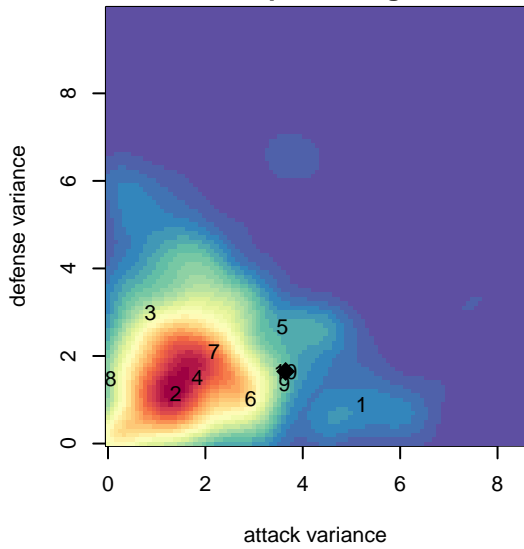

Sun Valley Blue B02

, ID
 B02 total strength=1197
 attack=6.52 defense=2.41
 spr league = Spr Idaho D3 U15/16 Div 2 North

alt names used:
 SUN VALLEY 2002 BOYS-BLUE (ID)
 SUN VALLEY 2002 BOYS-BLUE (ID)

Venues played:
 2016 Spr Idaho D3 U15/16 Division 2 North
 2016 Canyon Rim Classic U15B U15
 2016 ID Directors Cup U15B U15

Sun Valley Blue B02
 Dots are actual minus expected GF (blue circles) and GA (red triangles).
 Blue line is smoothed change in attack strength. Red is smoothed change in defense strength.

**attack and defense variance (black dot)
relative to other teams
and top 10 in region**

Performance relative to 13 month average

Distribution of opponents
 Red = Lose zone, Blue = Win zone, Green = Even
 Black line separates win/lose zones

lot. A=Neither has attack advantage, B=Opponent has both attack and defense advantage, C=Opponent has both attack and defense disadvantage, D=Both have