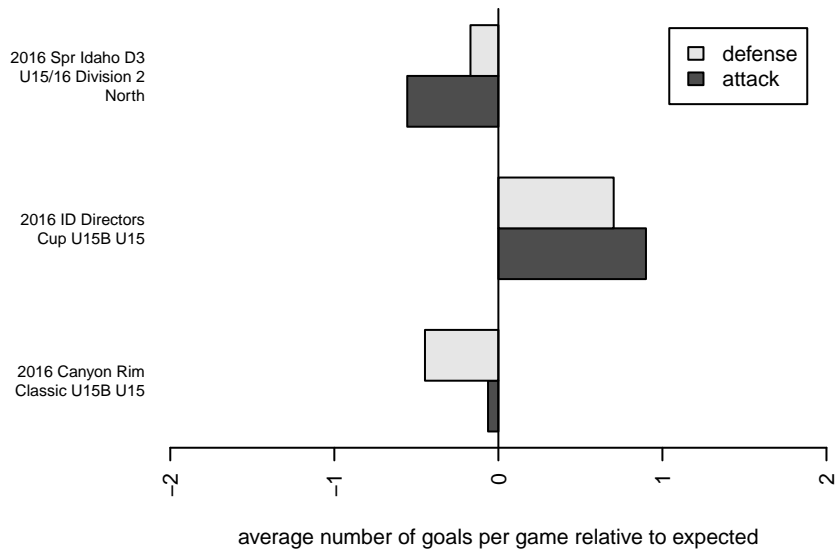

Sun Valley Blue B02

, ID
 B02 total strength=1197
 attack=6.52 defense=2.41
 spr league = Spr Idaho D3 U15/16 Div 2 North

alt names used:
 SUN VALLEY 2002 BOYS-BLUE (ID)
 SUN VALLEY 2002 BOYS-BLUE (ID)

Venues played:
 2016 Spr Idaho D3 U15/16 Division 2 North
 2016 Canyon Rim Classic U15B U15
 2016 ID Directors Cup U15B U15

Sun Valley Blue B02
 Dots are actual minus expected GF (blue circles) and GA (red triangles).
 Blue line is smoothed change in attack strength. Red is smoothed change in defense strength.

**attack and defense variance (black dot)
relative to other teams
and top 10 in region**

**attack and defense rating
relative to others at age
and all opponents in last 13 months**

**attack and defense rating
relative to others at age
and all opponents in last 13 months**

Performance relative to 13 month average

Performance relative to 13 month average

Distribution of opponents
 Red = Lose zone, Blue = Win zone, Green = Even
 Black line separates win/lose zones

lot. A=Neither has attack advantage, B=Opponent has both attack and defense advantage, C=Opponent has both attack and defense disadvantage, D=Both have