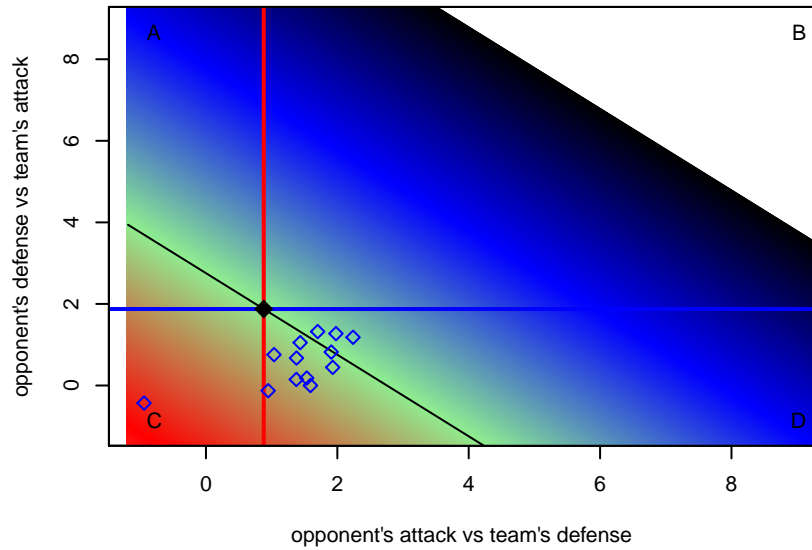

Sun Valley Blue B02
 Dots are actual minus expected GF (blue circles) and GA (red triangles).
 Blue line is smoothed change in attack strength. Red is smoothed change in defense strength.

**attack and defense variance (black dot)
relative to other teams
and top 10 in region**

**attack and defense rating
relative to others at age
and all opponents in last 13 months**

**attack and defense rating
relative to others at age
and all opponents in last 13 months**

Performance relative to 13 month average

Performance relative to 13 month average

Distribution of opponents
 Red = Lose zone, Blue = Win zone, Green = Even
 Black line separates win/lose zones

lot. A=Neither has attack advantage, B=Opponent has both attack and defense advantage, C=Opponent has both attack and defense disadvantage, D=Both have