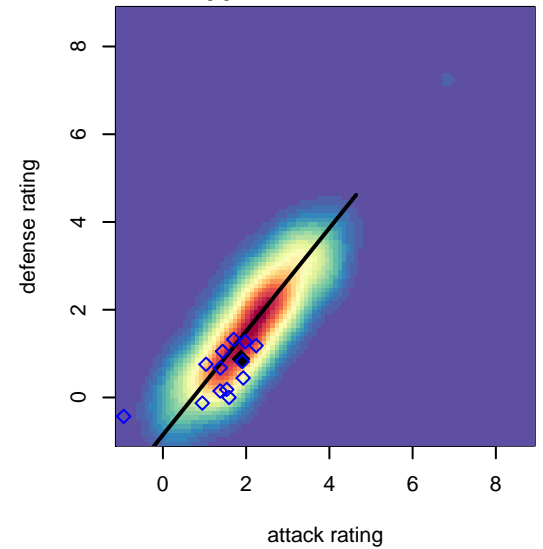

Sun Valley Blue B02

, ID
 B02 total strength=1197
 attack=6.52 defense=2.41
 spr league = Spr Idaho D3 U15/16 Div 2 North

alt names used:
 SUN VALLEY 2002 BOYS-BLUE (ID)
 SUN VALLEY 2002 BOYS-BLUE (ID)

Venues played:
 2016 Spr Idaho D3 U15/16 Division 2 North
 2016 Canyon Rim Classic U15B U15
 2016 ID Directors Cup U15B U15

Sun Valley Blue B02
 Dots are actual minus expected GF (blue circles) and GA (red triangles).
 Blue line is smoothed change in attack strength. Red is smoothed change in defense strength.

**attack and defense variance (black dot)
relative to other teams
and top 10 in region**

**attack and defense rating
relative to others at age
and all opponents in last 13 months**

**attack and defense rating
relative to others at age
and all opponents in last 13 months**

Performance relative to 13 month average

Performance relative to 13 month average

Distribution of opponents
 Red = Lose zone, Blue = Win zone, Green = Even
 Black line separates win/lose zones

lot. A=Neither has attack advantage, B=Opponent has both attack and defense advantage, C=Opponent has both attack and defense disadvantage, D=Both have