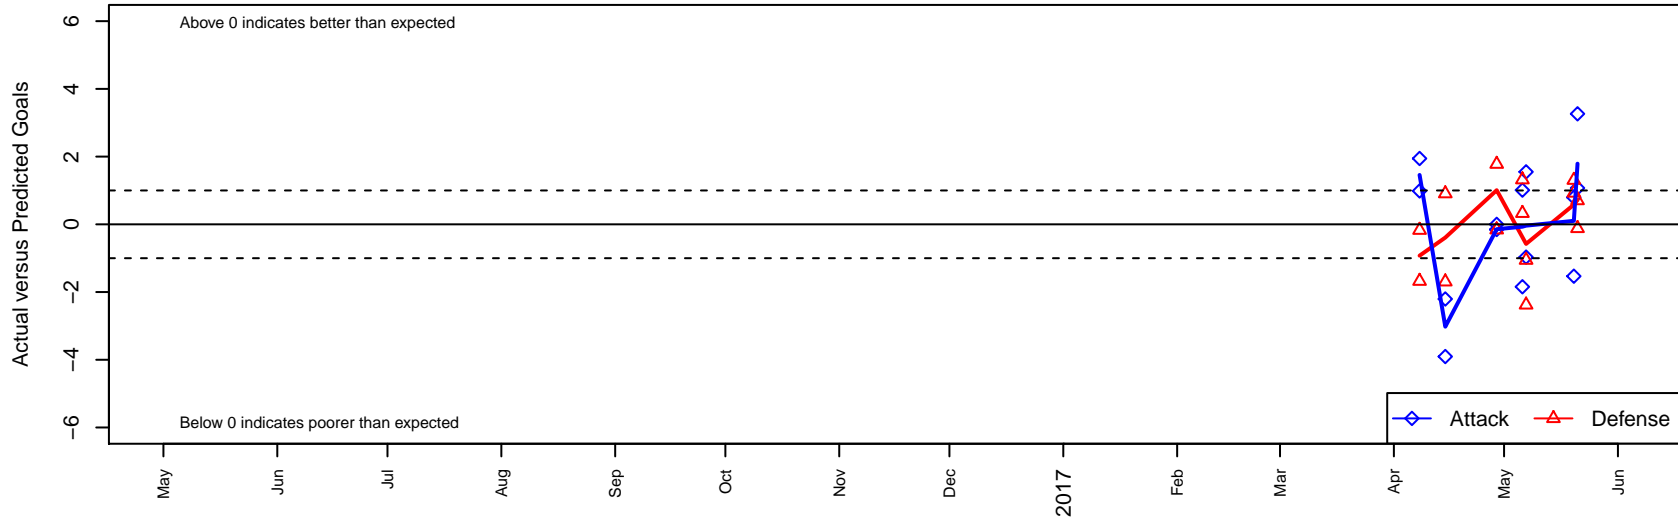

Sun Valley Blue B02

, ID
 B02 total strength=1197
 attack=6.52 defense=2.41
 spr league = Spr Idaho D3 U15/16 Div 2 North

alt names used:
 SUN VALLEY 2002 BOYS-BLUE (ID)
 SUN VALLEY 2002 BOYS-BLUE (ID)

Venues played:
 2016 Spr Idaho D3 U15/16 Division 2 North
 2016 Canyon Rim Classic U15B U15
 2016 ID Directors Cup U15B U15

Sun Valley Blue B02
 Dots are actual minus expected GF (blue circles) and GA (red triangles).
 Blue line is smoothed change in attack strength. Red is smoothed change in defense strength.

**attack and defense variance (black dot)
relative to other teams
and top 10 in region**

**attack and defense rating
relative to others at age
and all opponents in last 13 months**

**attack and defense rating
relative to others at age
and all opponents in last 13 months**

Performance relative to 13 month average

Performance relative to 13 month average

Distribution of opponents
 Red = Lose zone, Blue = Win zone, Green = Even
 Black line separates win/lose zones

lot. A=Neither has attack advantage, B=Opponent has both attack and defense advantage, C=Opponent has both attack and defense disadvantage, D=Both have