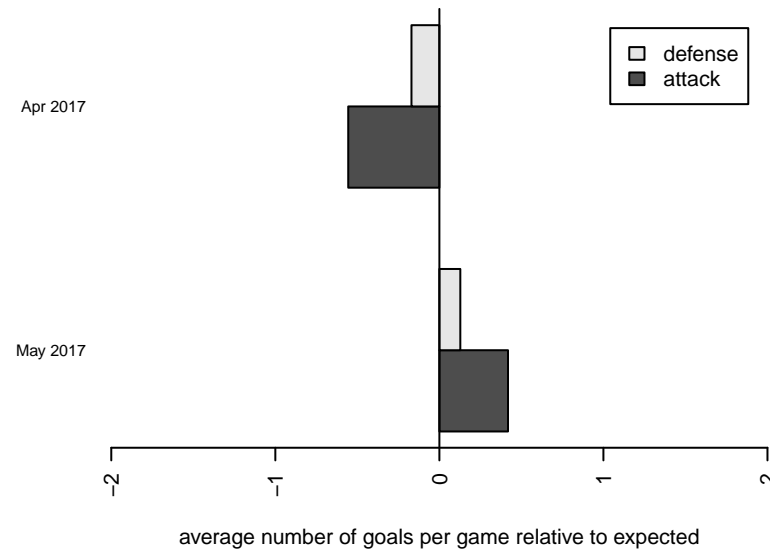

Sun Valley Blue B02
 Dots are actual minus expected GF (blue circles) and GA (red triangles).
 Blue line is smoothed change in attack strength. Red is smoothed change in defense strength.

**attack and defense variance (black dot)
relative to other teams
and top 10 in region**

**attack and defense rating
relative to others at age
and all opponents in last 13 months**

**attack and defense rating
relative to others at age
and all opponents in last 13 months**

Performance relative to 13 month average

Performance relative to 13 month average

Distribution of opponents
 Red = Lose zone, Blue = Win zone, Green = Even
 Black line separates win/lose zones

lot. A=Neither has attack advantage, B=Opponent has both attack and defense advantage, C=Opponent has both attack and defense disadvantage, D=Both have