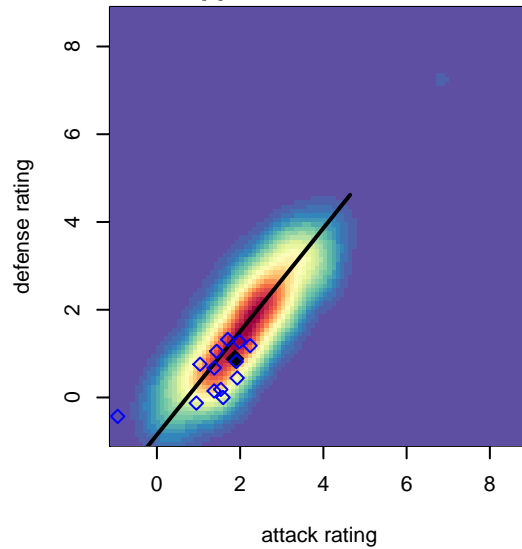

Sun Valley Blue B02

, ID
 B02 total strength=1197
 attack=6.52 defense=2.41
 spr league = Spr Idaho D3 U15/16 Div 2 North

alt names used:
 SUN VALLEY 2002 BOYS-BLUE (ID)
 SUN VALLEY 2002 BOYS-BLUE (ID)

Venues played:
 2016 Spr Idaho D3 U15/16 Division 2 North
 2016 Canyon Rim Classic U15B U15
 2016 ID Directors Cup U15B U15

Sun Valley Blue B02
 Dots are actual minus expected GF (blue circles) and GA (red triangles).
 Blue line is smoothed change in attack strength. Red is smoothed change in defense strength.

**attack and defense variance (black dot)
relative to other teams
and top 10 in region**

**attack and defense rating
relative to others at age
and all opponents in last 13 months**

**attack and defense rating
relative to others at age
and all opponents in last 13 months**

Performance relative to 13 month average

Performance relative to 13 month average

Distribution of opponents
 Red = Lose zone, Blue = Win zone, Green = Even
 Black line separates win/lose zones

lot. A=Neither has attack advantage, B=Opponent has both attack and defense advantage, C=Opponent has both attack and defense disadvantage, D=Both have